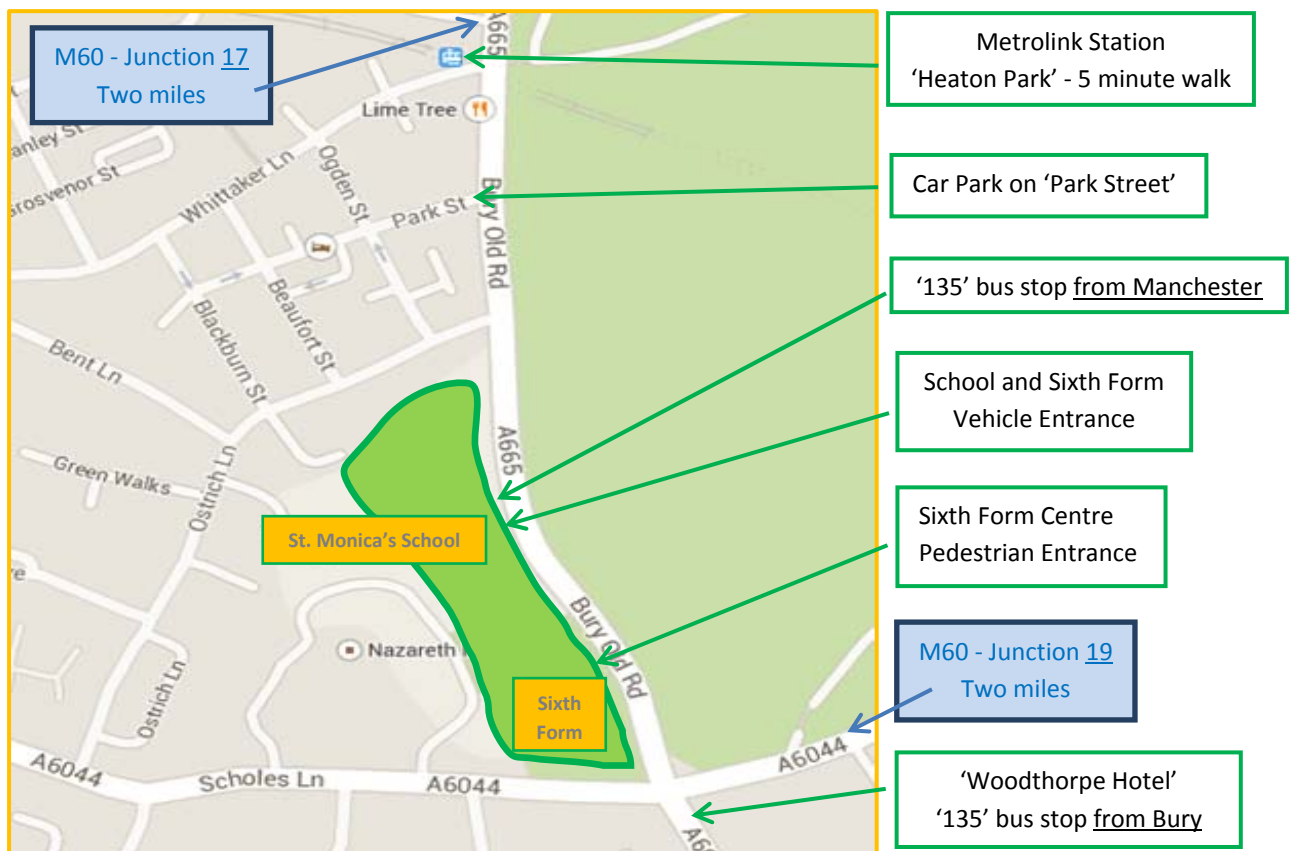

FIND US - St. Monica's R.C. High School and Sixth Form Centre

Location / Bus and Metrolink stops / Motorway links / Parking

St. Monica's Catholic Teaching School Alliance c/o St. Monica's R.C. High School and Sixth Form Centre, Bury Old Road, Prestwich, Manchester. M25 1JH.

Website: via www.stmonicas.co.uk

Email: TeachingSchool@stmonicas.co.uk

Telephone: 0161 773 6436

Fax: 0161 773 7155

Sixth Form: 0161 798 0186

[Your contact is Caroline Burke - Teaching School Co-ordinator]

PLEASE NOTE:

- Unfortunately, our onsite parking is extremely limited.
- Fortunately, on street parking is readily available on side roads surrounding our School, all of which are within a short walking distance.
- There are a limited number of blue badge spaces on site - Please ask for this facility.
- The 'Drop Off' point for the Sixth Form Centre is situated outside the main entrance.